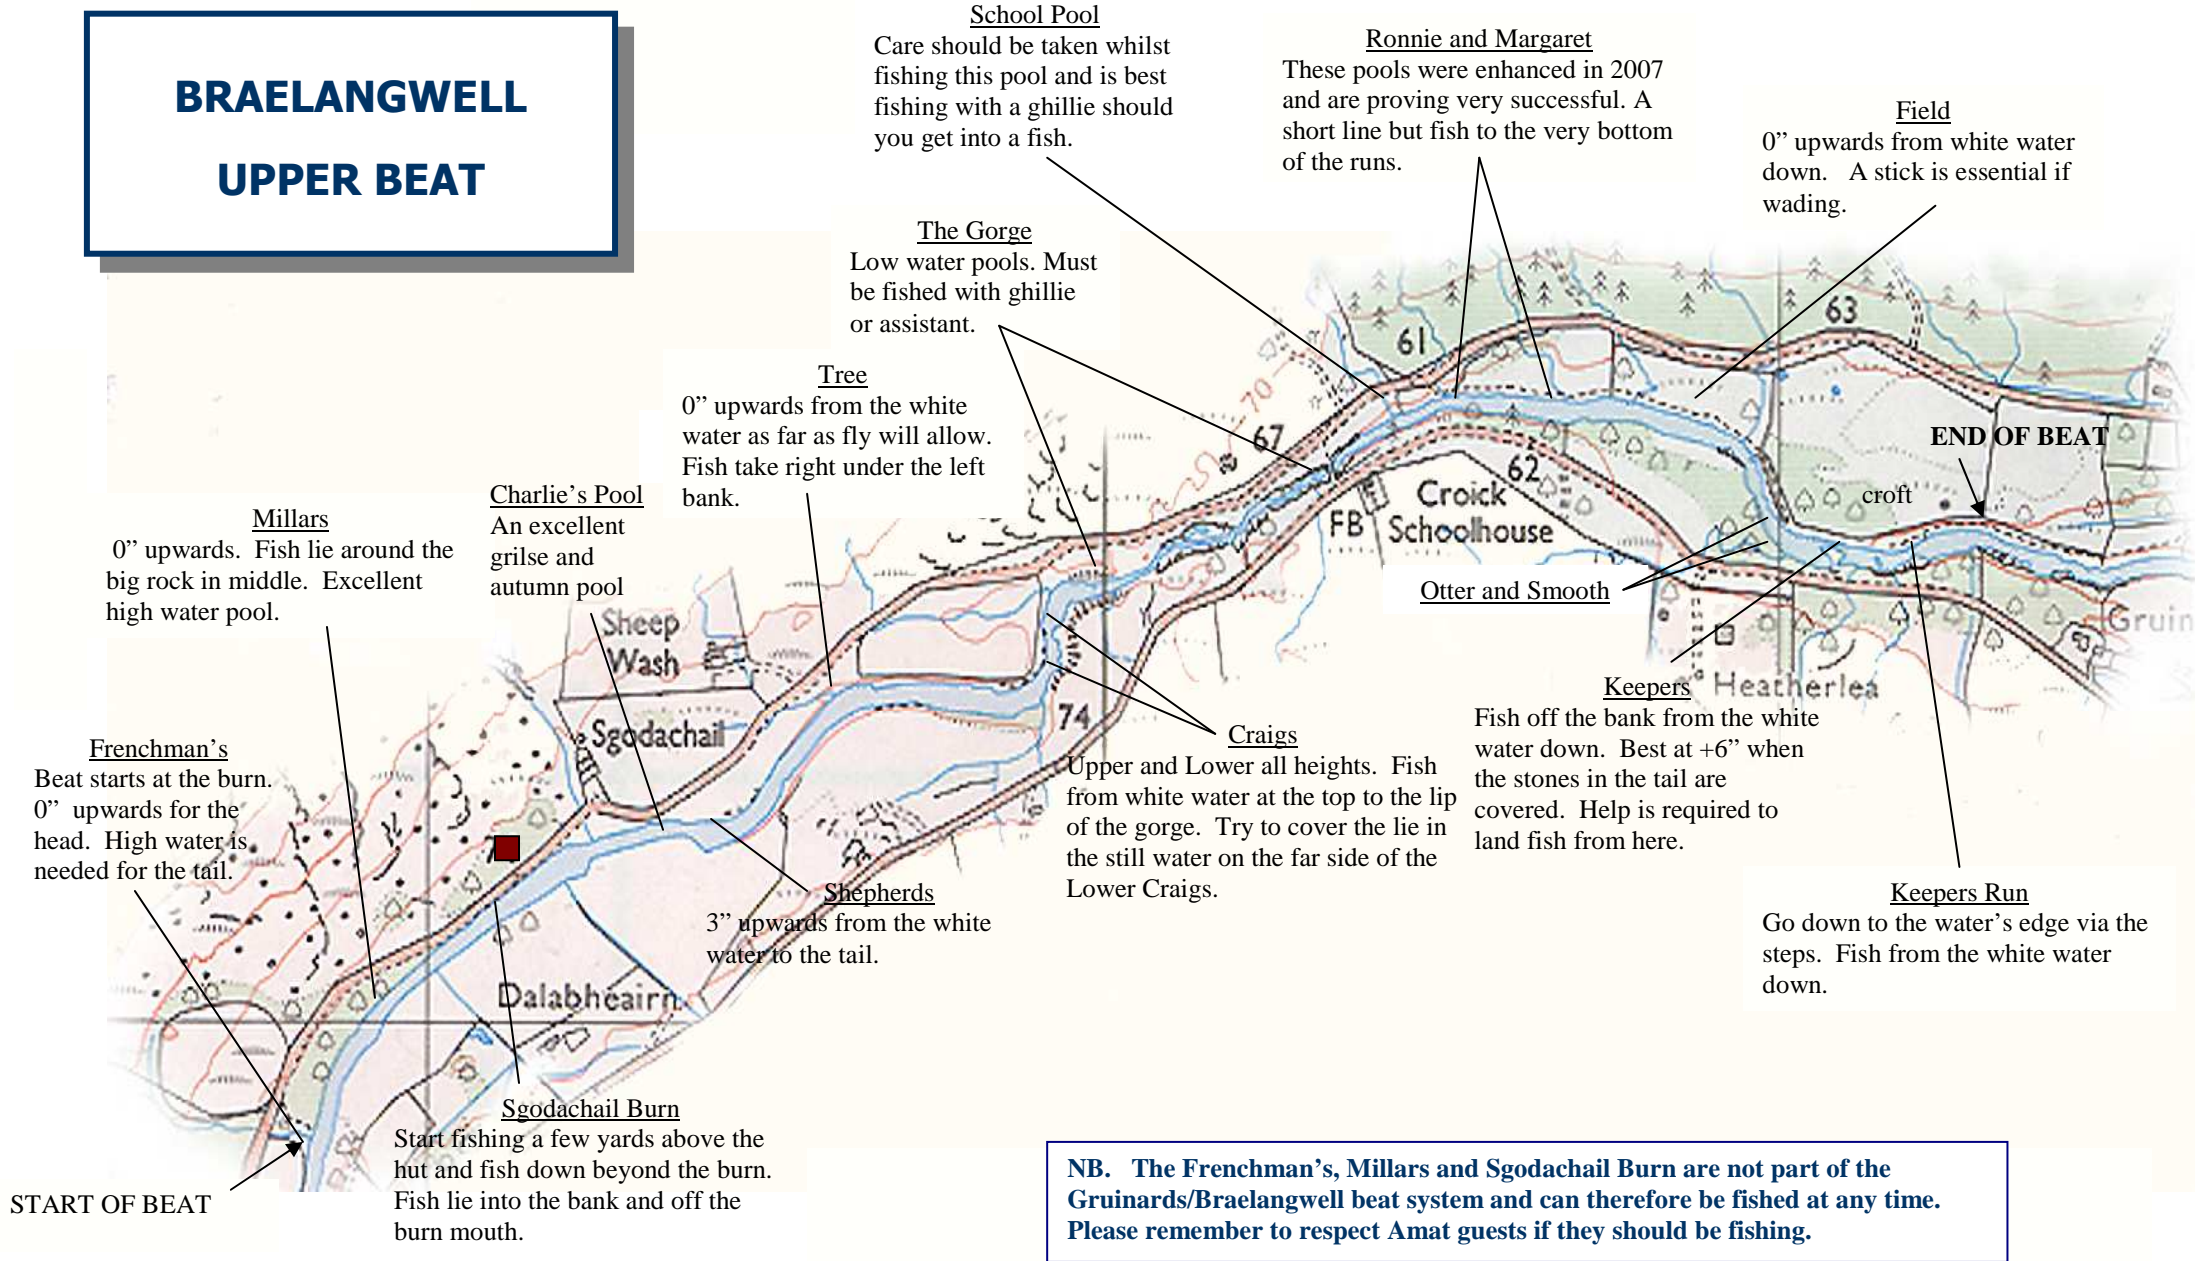

# BRAELANGWELL UPPER BEAT

Braelangwell fishing is from the left bank only